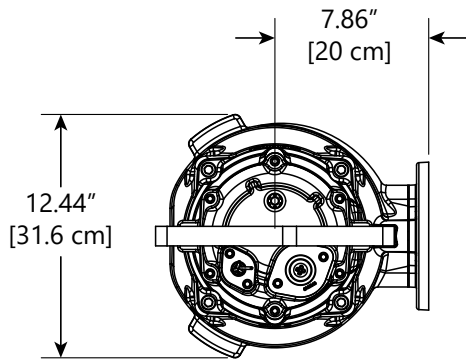

Horizontal Discharge

OPTIONAL DISCHARGE
KIT AVAILABLE FOR 4"
ANSI DISCHARGE
KIT #K002016

Vertical Discharge

Specifications are subject to change without notice.