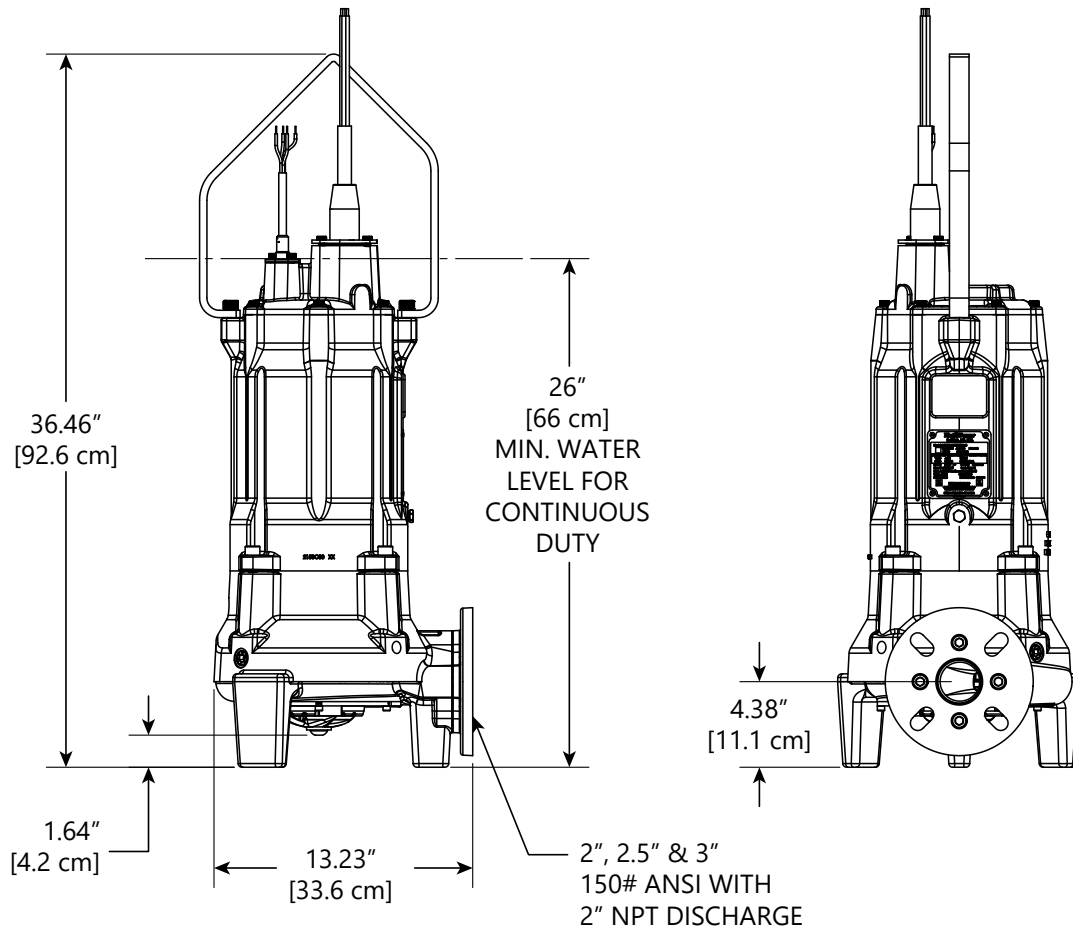

Horizontal Discharge

OPTIONAL DISCHARGE
KIT AVAILABLE FOR 4"
ANSI DISCHARGE
KIT #K002016

Vertical Discharge

Specifications are subject to change without notice.