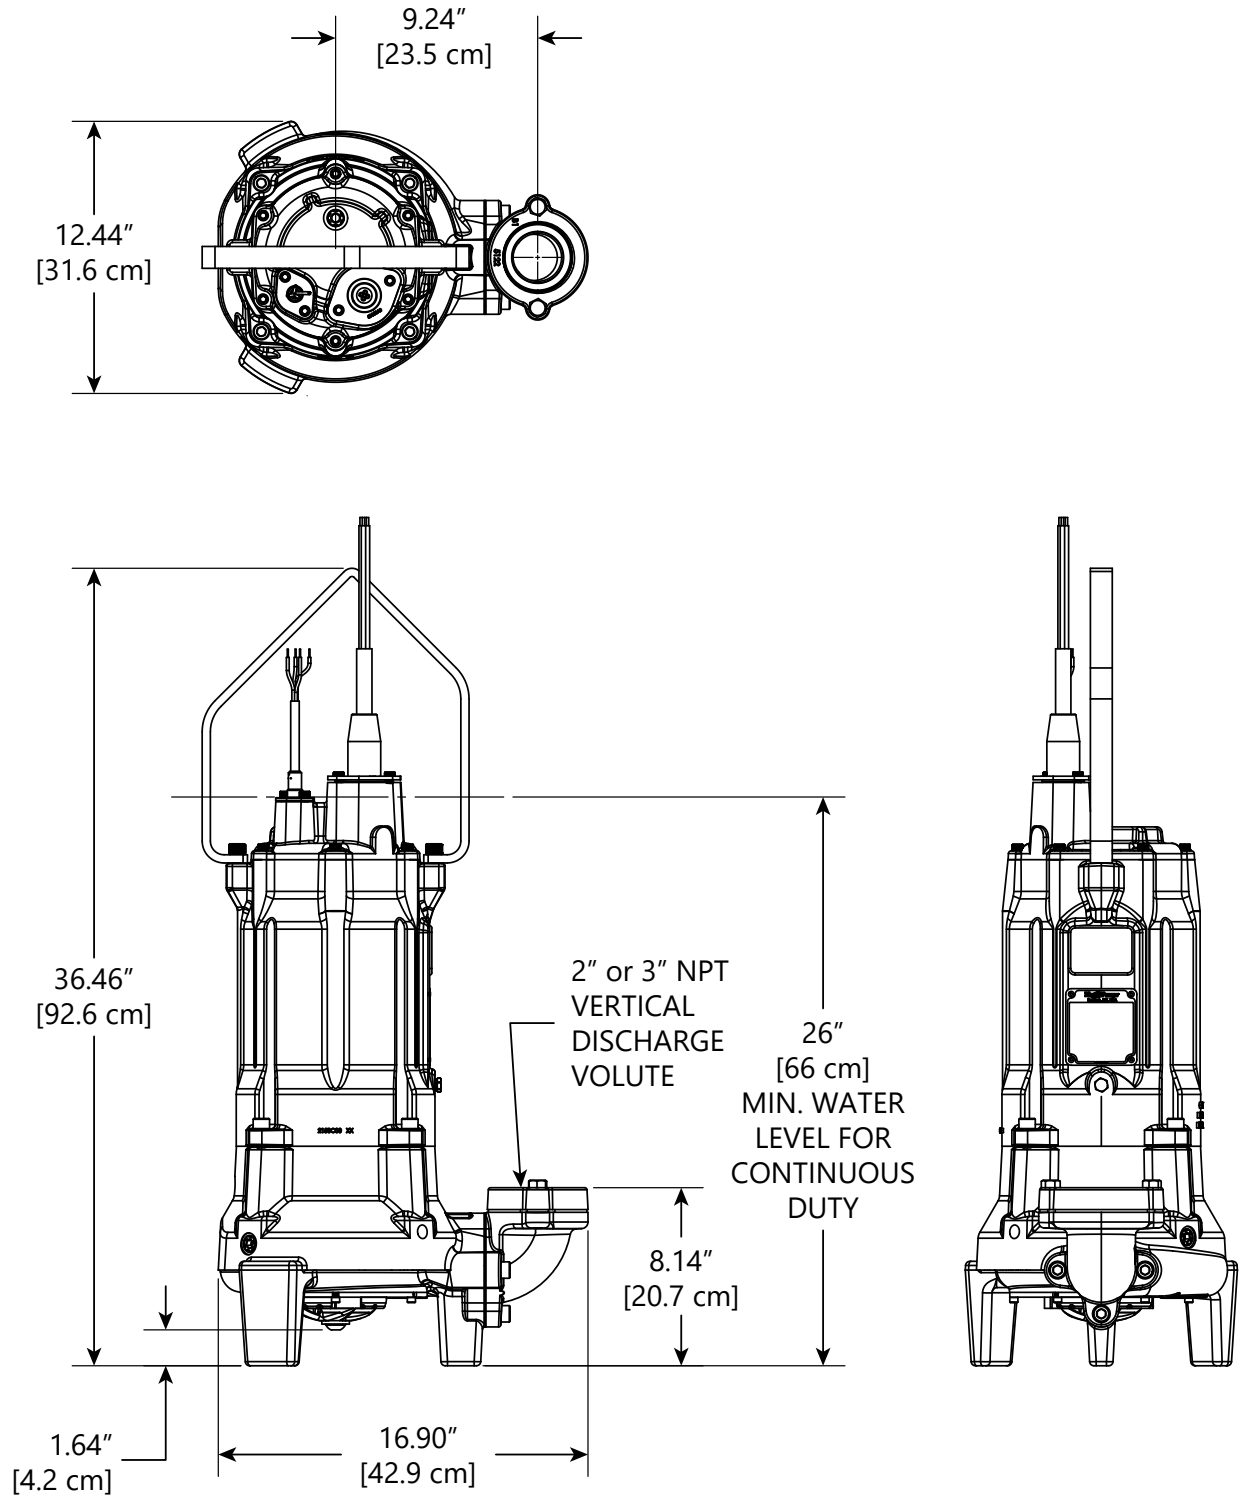

Horizontal Discharge

OPTIONAL DISCHARGE
KIT AVAILABLE FOR 4"
ANSI DISCHARGE
KIT #K002016

Vertical Discharge

Specifications are subject to change without notice.